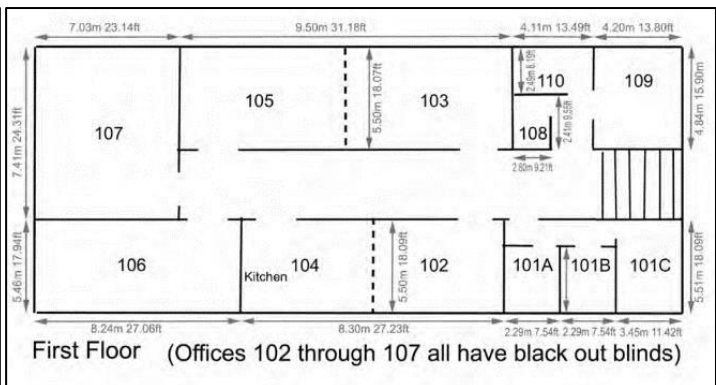

Arborfield Film Studios

BUILDING A21 (Production Offices)

Ground Floor

First Floor

BUILDING 47 (Offices)

BUILDINGS 22 A & B